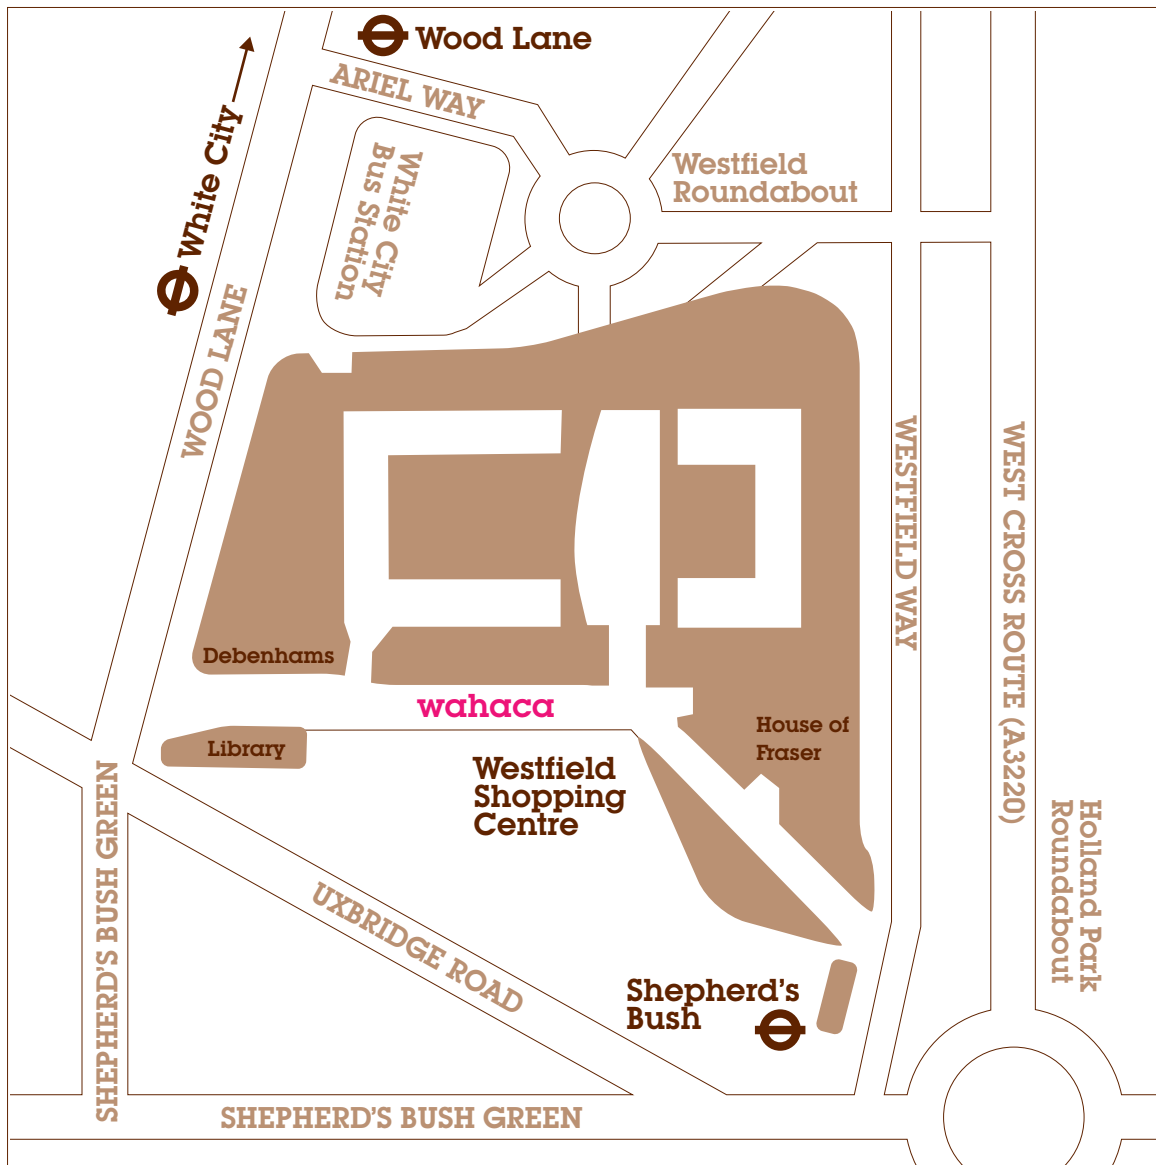

Wahaca White City

White City,
1074 Westfield Shopping Centre,
Ariel Way, London W12 7GB

T: +44 (0) 20 8749 4517
For our full menu visit www.wahaca.co.uk

wahaca